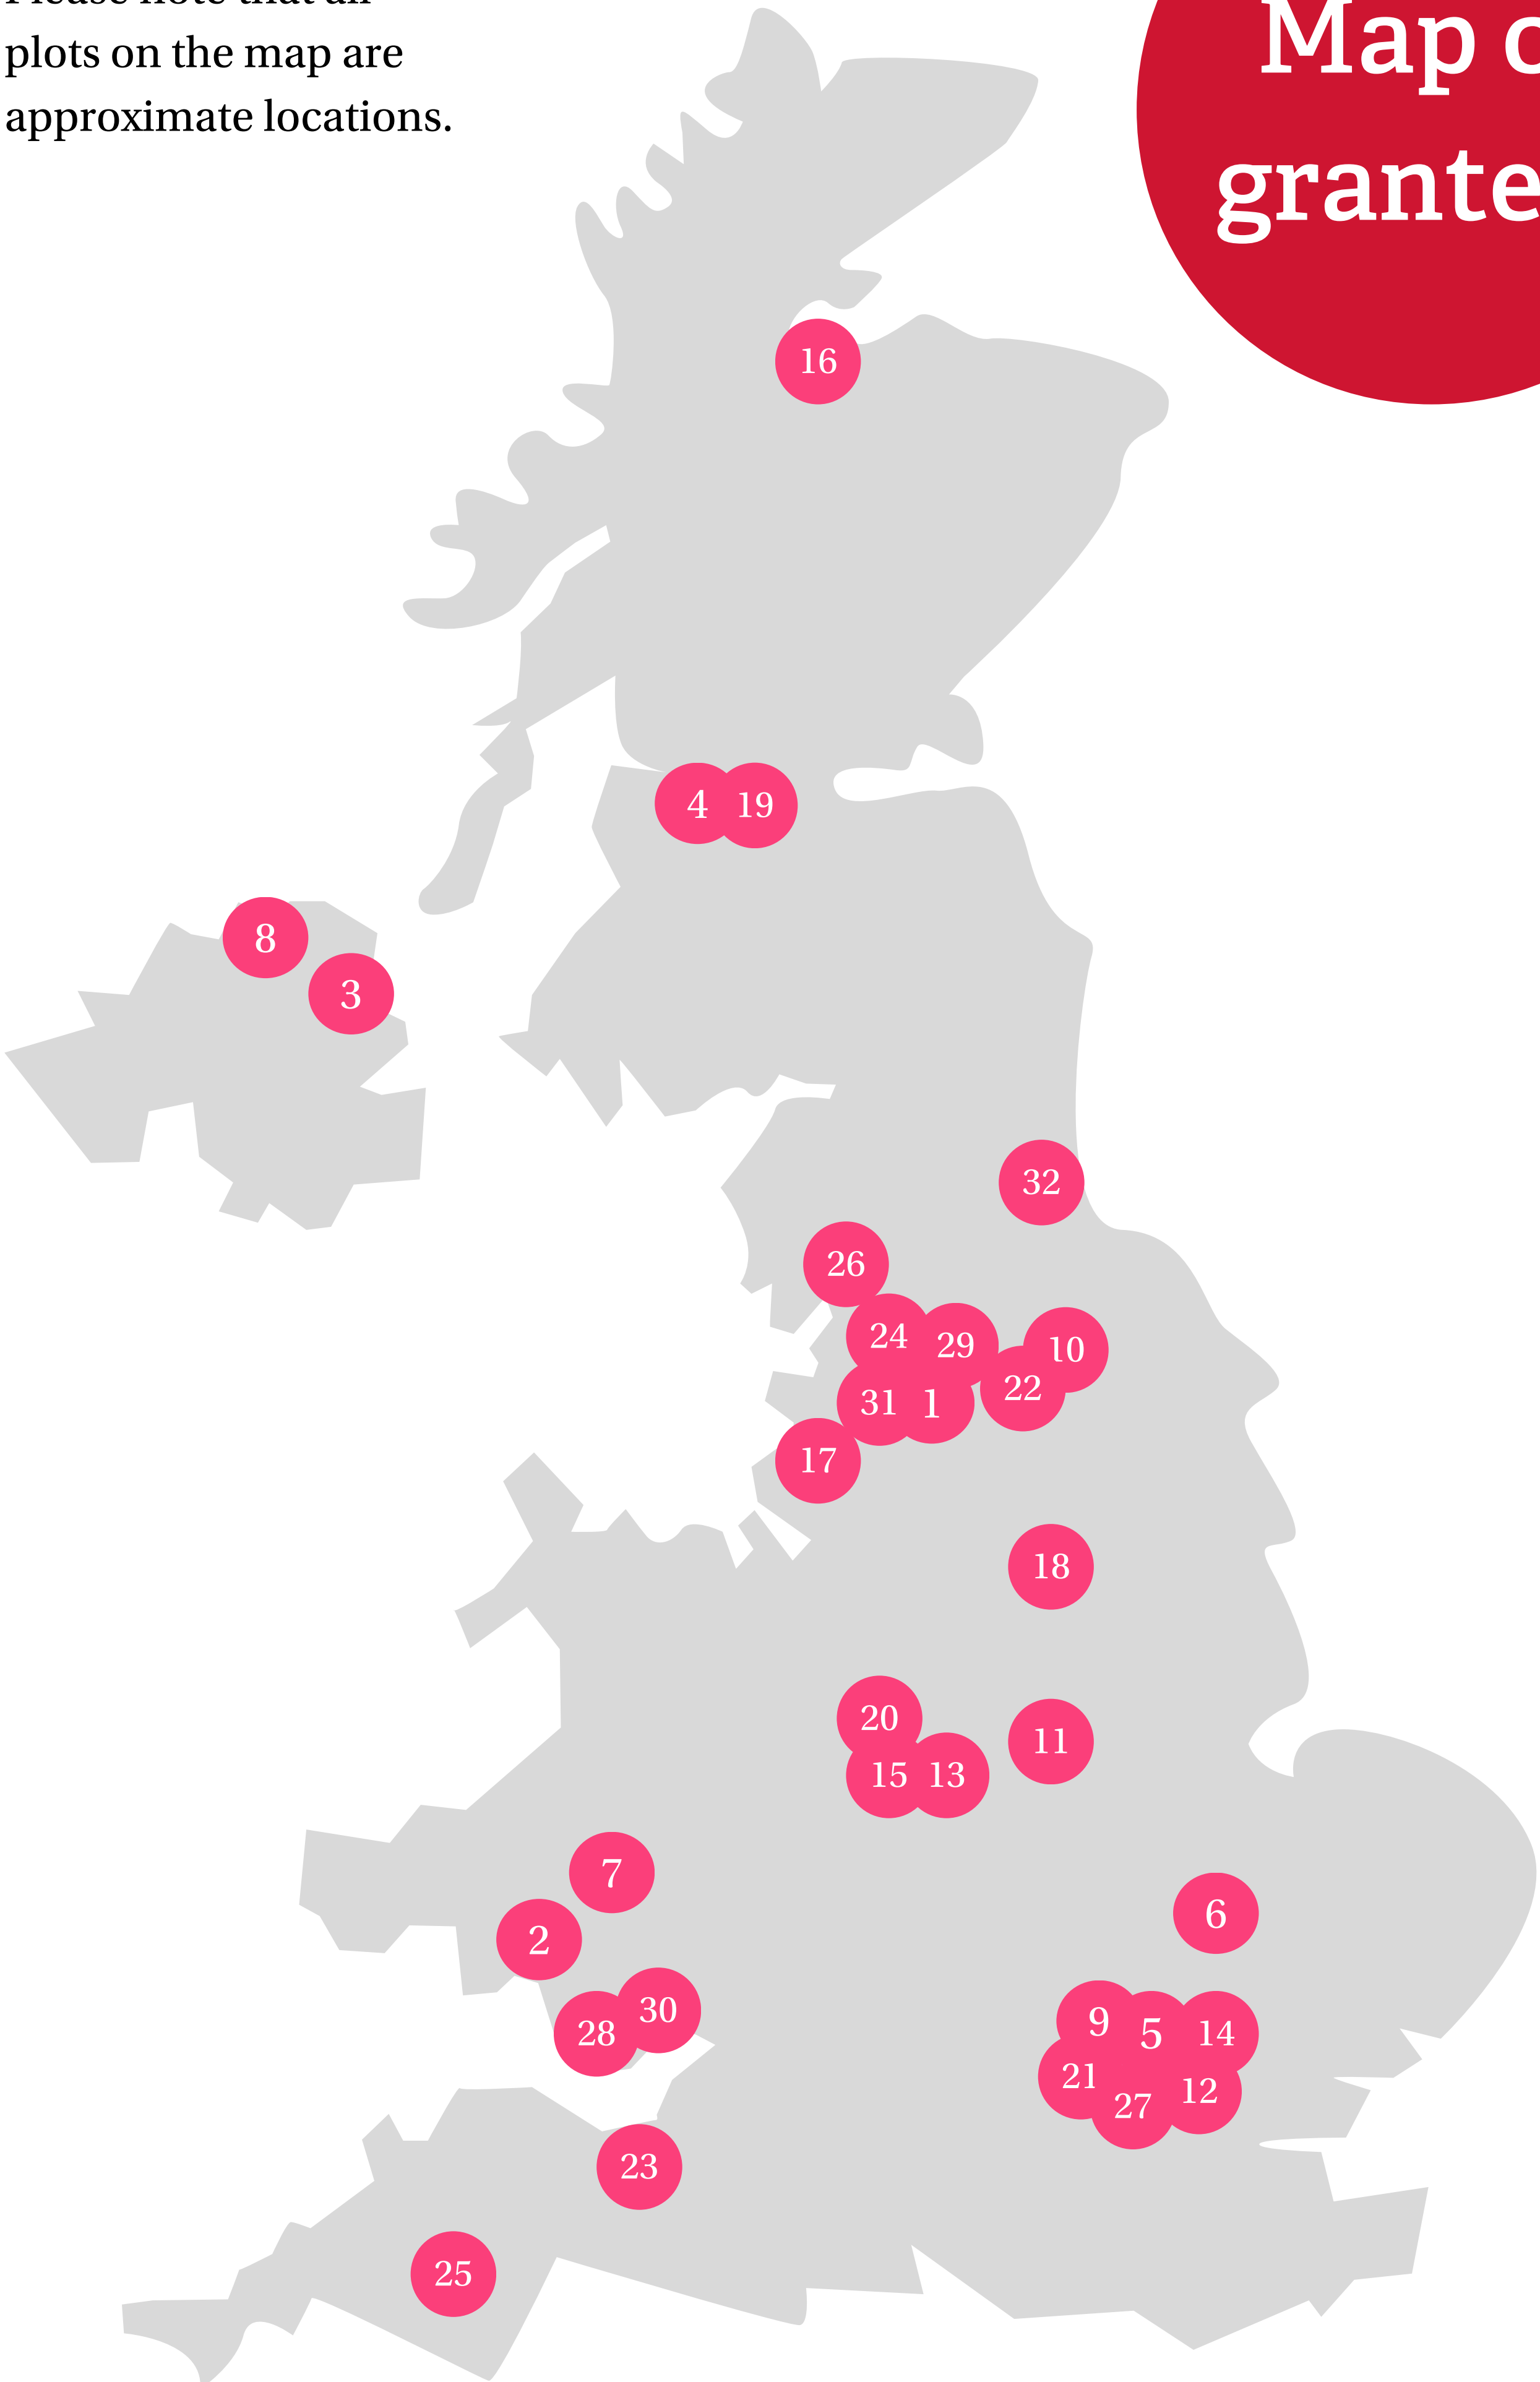

Please note that all plots on the map are approximate locations.

Map of grantees

	Organisation	Location
1	Aawaz	Accrington
2	Action on Postpartum Psychosis	Swansea
3	Alliance for Choice	Belfast
4	Amina MWRC	Glasgow
5	BelEve UK	London
6	Cambridge Women's Aid	Cambridge
7	Fair Treatment for Women of Wales (FTWW)	Wales
8	Foyle Women's Information Network	Londonderry
9	Girls Rise Up	London
10	Karma Nirvana	Leeds
11	Leicester Mammias	Leicester
12	Maternity Action	London
13	Maternity Engagement Action	Birmingham
14	Middle Eastern Women and Society Organisation	London
15	Muslim Women's Network	Birmingham
16	Rape and Sexual Abuse Service Highland	Inverness
17	Refugee Women Connect	Liverpool
18	S.H.E UK	Mansfield
19	SAY Women	Glasgow
20	Sikh Women's Aid	Wolverhampton
21	Sister System	London
22	SKY Positive Minds	Dewsbury
23	Somerset & Avon Rape and Sexual Abuse Support	Somerset
24	Stand Up Sisters CIC	Bolton
25	Stories for Change	Devon
26	The Growing Club CIC	Lancaster
27	The Motherhood Plan (Pregnant Then Screwed)	London
28	Women Connect First	Cardiff
29	Women of Worth	Bury
30	Women's Equality Network (WEN) Wales	Cardiff
31	Women's Voices CIC	Manchester
32	Young Women's Outreach Project	Gateshead